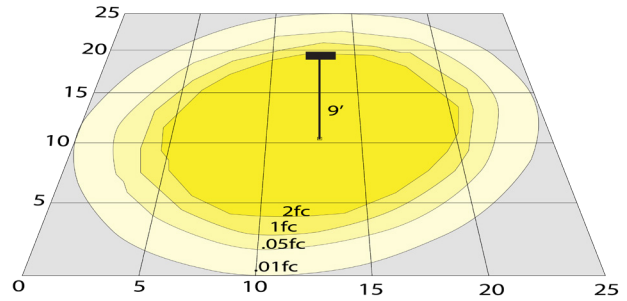

Other Models:

- 144W | 7300LM | TC-FLS-144W-RGEW-BT-BK

Photometrics: DMX-FLS-192W-RGEW-BT-BK

BUG Rating: B3-U2-G0

192W White, Area 25'x 25' Mounting Height: 9'

Performance Table: DMX-FLS-192W-RGEW-BT-BK

MODEL NO.	Wattage	Voltage	Lumens	Color Temp.	BUG Rating	LPW
DMX-FLS-192W-RGEW-BT-BK	192W	120-277V	3800(Single White) 10100(Maximum Power)	RGBW	B3-U2-G0	53