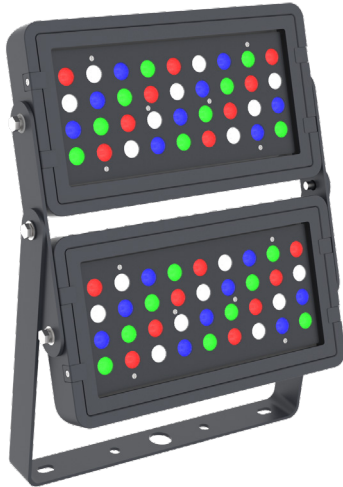

DMX SERIES OUTDOOR LIGHTING

DMX-FLS-192W-RGEW-BT-BK
DMX 512 COMPATIBLE RGBW SQUARE FLOOD LIGHT

Customer Name: _____
Project Name: _____
Note: _____ | Type: _____

The fixture has classic traditional appearance, professional light distribution design, 60-degree beam angle, ideal for park landscaping, garden, architectural landscape lighting, suitable for wet locations

20"(H) x 17"(W) x 4 1/8"(D)

Features

- Die-cast Aluminum Housing with Powder Coat Finish
- Adjustable Yoke Bracket
- 7-Year Warranty
- Lens Type: Plaid Tempered Glass + Aluminum Reflectors

Technical Specifications

Mechanical:

- Die-cast Aluminum Housing with Powder Coat Finish
- Solid State Lighting Technology for Long Life, No Maintenance Needed and High-Efficiency
- Lens Type: Plaid Tempered Glass + Aluminum Reflectors
- High Conductive Aluminum LED Board
- Adjustable Yoke Bracket
- Operating Temperature: -40°F to 104°F
- IP Rating: IP65, Suitable for Wet Locations
- 7-Year Warranty

Applications:

- The fixture has classic traditional appearance, professional light distribution design, 90-degree beam angle, ideal for park landscaping, garden, architectural landscape lighting, suitable for wet locations