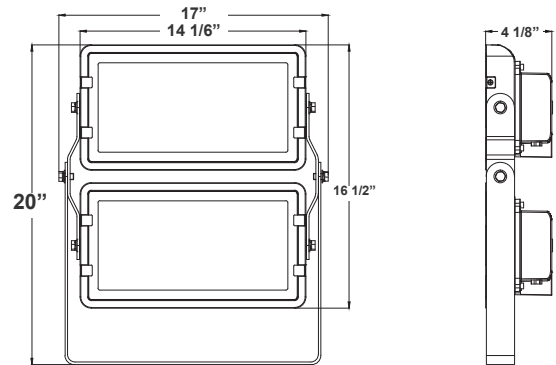

DMX SERIES OUTDOOR LIGHTING

DMX-FLS-192W-RGEW-BT-BK
DMX 512 COMPATIBLE RGBW SQUARE FLOOD LIGHT

Customer Name: _____
Project Name: _____
Note: _____ | Type: _____

The fixture has classic traditional appearance, professional light distribution design, 60-degree beam angle, ideal for park landscaping, garden, architectural landscape lighting, suitable for wet locations

20"(H) x 17"(W) x 4 1/8"(D)

Features

- Die-cast Aluminum Housing with Powder Coat Finish
- Adjustable Yoke Bracket
- 7-Year Warranty
- Lens Type: Plaid Tempered Glass + Aluminum Reflectors

Technical Specifications

Electrical:

- Voltage: 120-277V
- Power Factor: >0.9
- Wattage: 192W
- Efficacy: 53 LPW
- Operating Voltage: Max 900 mA, Max 36VDC
- In A DMX Lighting Setup, Lights Need To Be Connected With cables. The Cables Can Be "Daisy Chained" So That Each Light Can Plug Into The One Before It Instead Of All Lights Plugging Into The DMX Board Itself

Other Models:

- 144W | 7300LM | TC-FLS-144W-RGEW-BT-BK

Photometrics: DMX-FLS-192W-RGEW-BT-BK

BUG Rating: B3-U2-G0

192W White, Area 25'x 25' Mounting Height: 9'

Performance Table: DMX-FLS-192W-RGEW-BT-BK

MODEL NO.	Wattage	Voltage	Lumens	Color Temp.	BUG Rating	LPW
DMX-FLS-192W-RGEW-BT-BK	192W	120-277V	3800(Single White) 10100(Maximum Power)	RGBW	B3-U2-G0	53