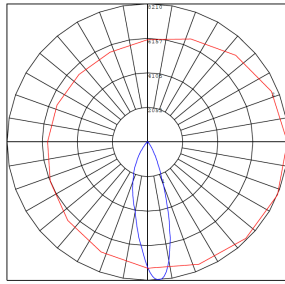

Other Models:

- 144W | 7300LM | TC-FLS-144W-RGEW-BT-BK

Photometrics: DMX-FLS-192W-RGEW-BT-BK

BUG Rating: B3-U2-G0

192W White, Area 25'x 25' Mounting Height: 9'

Performance Table: DMX-FLS-192W-RGEW-BT-BK

MODEL NO.	Wattage	Voltage	Lumens	Color Temp.	BUG Rating	LPW
DMX-FLS-192W-RGEW-BT-BK	192W	120-277V	3800(Single White) 10100(Maximum Power)	RGBW	B3-U2-G0	53