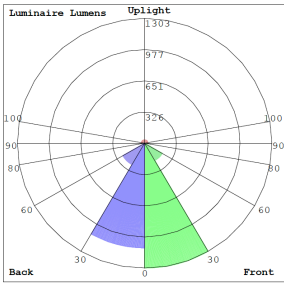

Lighting:

- Dimming: Dimmable Through Phone App
- Total Lumens: 3800LM (Warm White) 10100LM (Cool White)
- Color Temperatures: RGBW Seletable Through DMX Controller
- Color Rendering Index: CRI ≥ 80
- Beam Angle: 60°

Other Models:

- 144W | 7300LM | TC-FLS-144W-RGEW-BT-BK

Photometrics: DMX-FLS-192W-RGEW-BT-BK

BUG Rating: B3-U2-G0

192W White, Area 25'x 25' Mounting Height: 9'

Performance Table: DMX-FLS-192W-RGEW-BT-BK

MODEL NO.	Wattage	Voltage	Lumens	Color Temp.	BUG Rating	LPW
DMX-FLS-192W-RGEW-BT-BK	192W	120-277V	3800(Single White) 10100(Maximum Power)	RGBW	B3-U2-G0	53